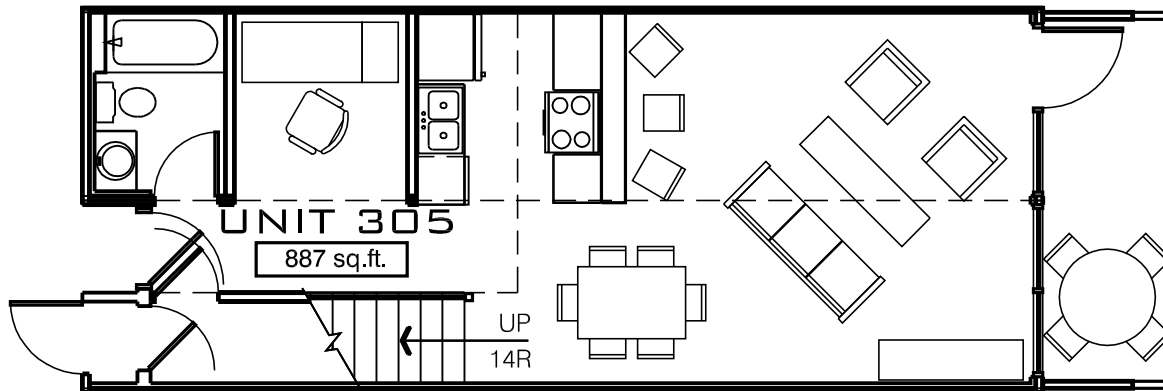

② **UPPER LEVEL PLAN**
SCALE: 1/8" = 1'-0"
DATE: 15 MAY 2008

① **LOWER LEVEL PLAN**
SCALE: 1/8" = 1'-0"
DATE: 15 MAY 2008

LOFT STYLE

one bedroom, two bath
802 sq.ft. living space
+ 85 sq.ft. balcony